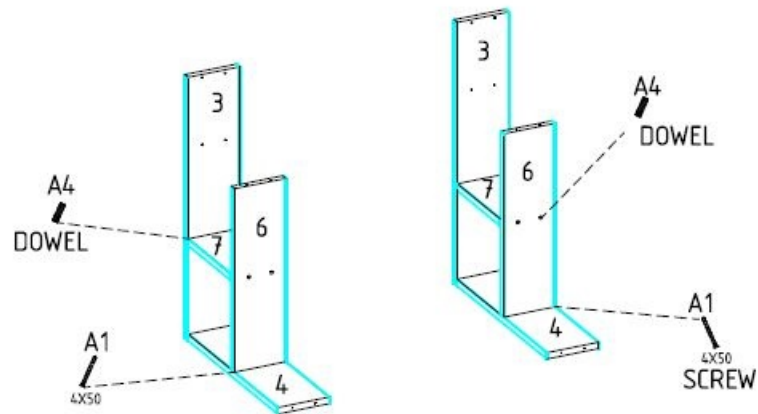

BR-1

ACCESSORY LIST

A1	A2	A3	A4
			
32 X 4X50 SCREW	6 X 4X50 SCREW	COLOR 1: 4X COLOR 2: 30X	16 X DOWEL

ASSEMBLY MANUAL

1)

2)

3)

4)