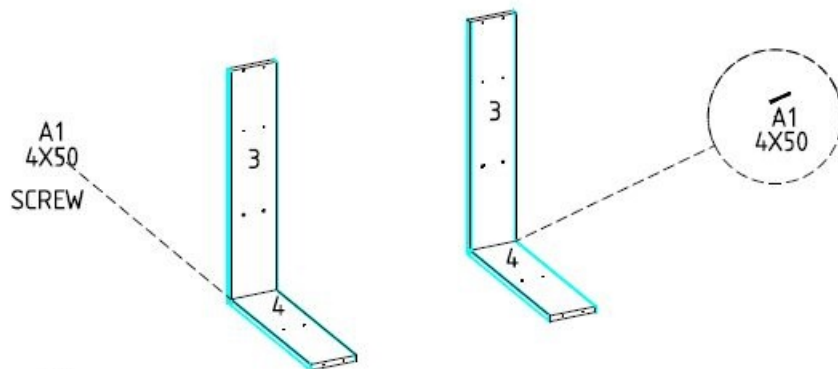

BR-1

ACCESSORY LIST

A1	A2	A3	A4
			
32 X 4X50 SCREW	6 X 4X50 SCREW	COLOR 1: 4X COLOR 2: 30X	16 X DOWEL

ASSEMBLY MANUAL

1)

2)

3)

4)