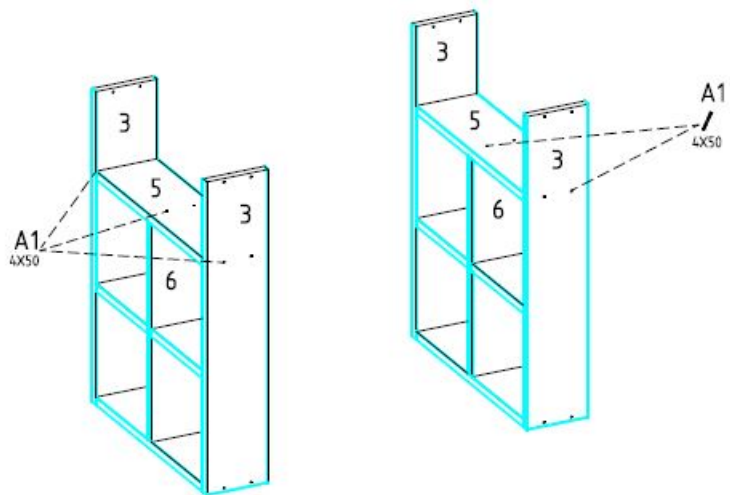

BR-1

ACCESSORY LIST

A1	A2	A3	A4
			
32 X 4X50 SCREW	6 X 4X50 SCREW	COLOR 1: 4X COLOR 2: 30X	16 X DOWEL

ASSEMBLY MANUAL

1)

2)

3)

4)