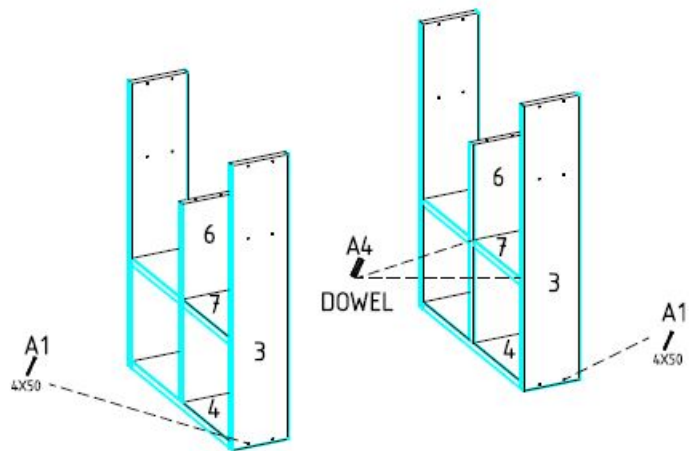

BR-1

ACCESSORY LIST

A1	A2	A3	A4
			
32 X 4X50 SCREW	6 X 4X50 SCREW	COLOR 1: 4X COLOR 2: 30X	16 X DOWEL

ASSEMBLY MANUAL

1)

2)

3)

4)