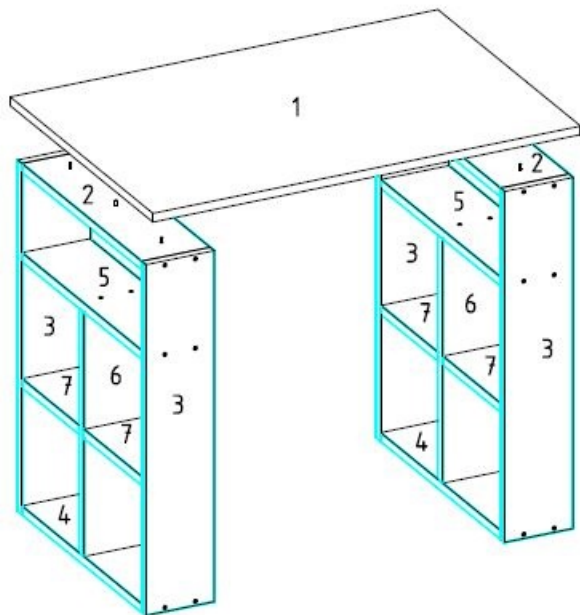

BR-1

ACCESSORY LIST

A1	A2	A3	A4
			
32 X 4X50 SCREW	6 X 4X50 SCREW	COLOR 1: 4X COLOR 2: 30X	16 X DOWEL

ASSEMBLY MANUAL

1)

2)

3)

4)